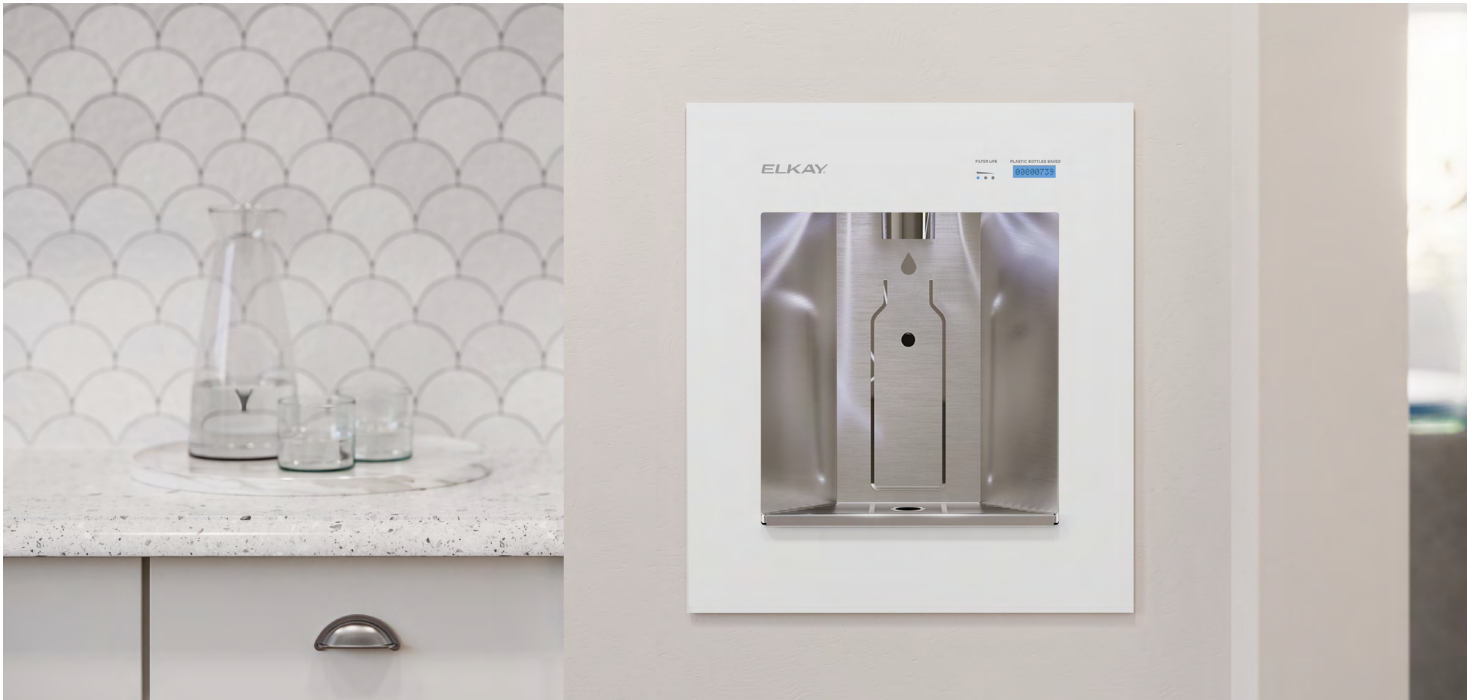

ELKAY

Water Dispenser, **Sustainable** and Stylish

ezH2O Liv Pro™ In-wall Filtered Water Dispenser 220-240V

Serve guests and colleagues cleaner, healthier water in a sustainable way with an **Elkay ezH2O Liv Pro™**. It's designed for commercial, multi-family housing complex and hospitality environments such as lobbies and conference rooms.

Say goodbye to ordering expensive cases of bottled water that take up precious storage space.

In-wall Installation

Fits within 16" OC 2" X 4" studs near water and electrical; includes drip tray with optional drain connection.

Filtered Water

NSF-certified filter reduces lead and harmful contaminants. Filter box and remote filter cable included; optional local or remote filter placement.

Convenient and Sustainable

Self-serve design allows people to help themselves to refreshing water in an environmentally friendly way.